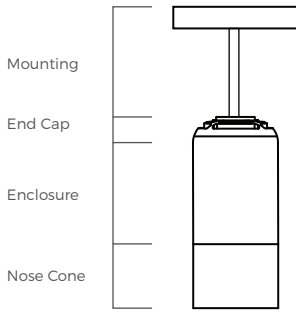

EXAMPLE

Project Name: _____

Specifier: _____

Quantity: _____

Contact Info: _____

Additional Notes: _____

Example Part Number MEDI-DYNA-ZOOM-BLK-ZM-BLK-F-BLK-CP-BLK

LED Type

DYNA - Red, Green, Blue & Amber / Tunable White

Optic Style

NAR - Narrow
MED - Medium
WID - Wide
ZOOM - ZOOM Variable Beam Option (8 -60 Degrees)

Enclosure Finish

BLK - Black Powder Coat
WHT - White Powder Coat
SLV - Silver Anodized
CUS - Custom

Nose Cone Style

ST - Straight
FL - Flared
ZM - ZOOM (Select if ZOOM option is picked under Optic Style)

Nose Cone Finish

BLK - Black Powder Coat
WHT - White Powder Coat
SLV - Silver Anodized
CUS - Custom

End Cap Style

F - Flat
R - Rounded

End Cap Finish

BLK - Black Powder Coat
WHT - White Powder Coat
SLV - Silver Anodized
CUS - Custom

Mounting Style

TH - Track Head
CM - Canopy Monopoint
CP - Canopy Pendant
CS - Canopy Stem

Mounting Finish

BLK - Black Powder Coat
WHT - White Powder Coat
GR - Grey Powder Coat
CUS - Custom (Not Available for Track)

If you chose Custom Finishes please fill out the boxes below.

Enclosure Color

End Cap Color

Nose Cone Color

Mounting Color